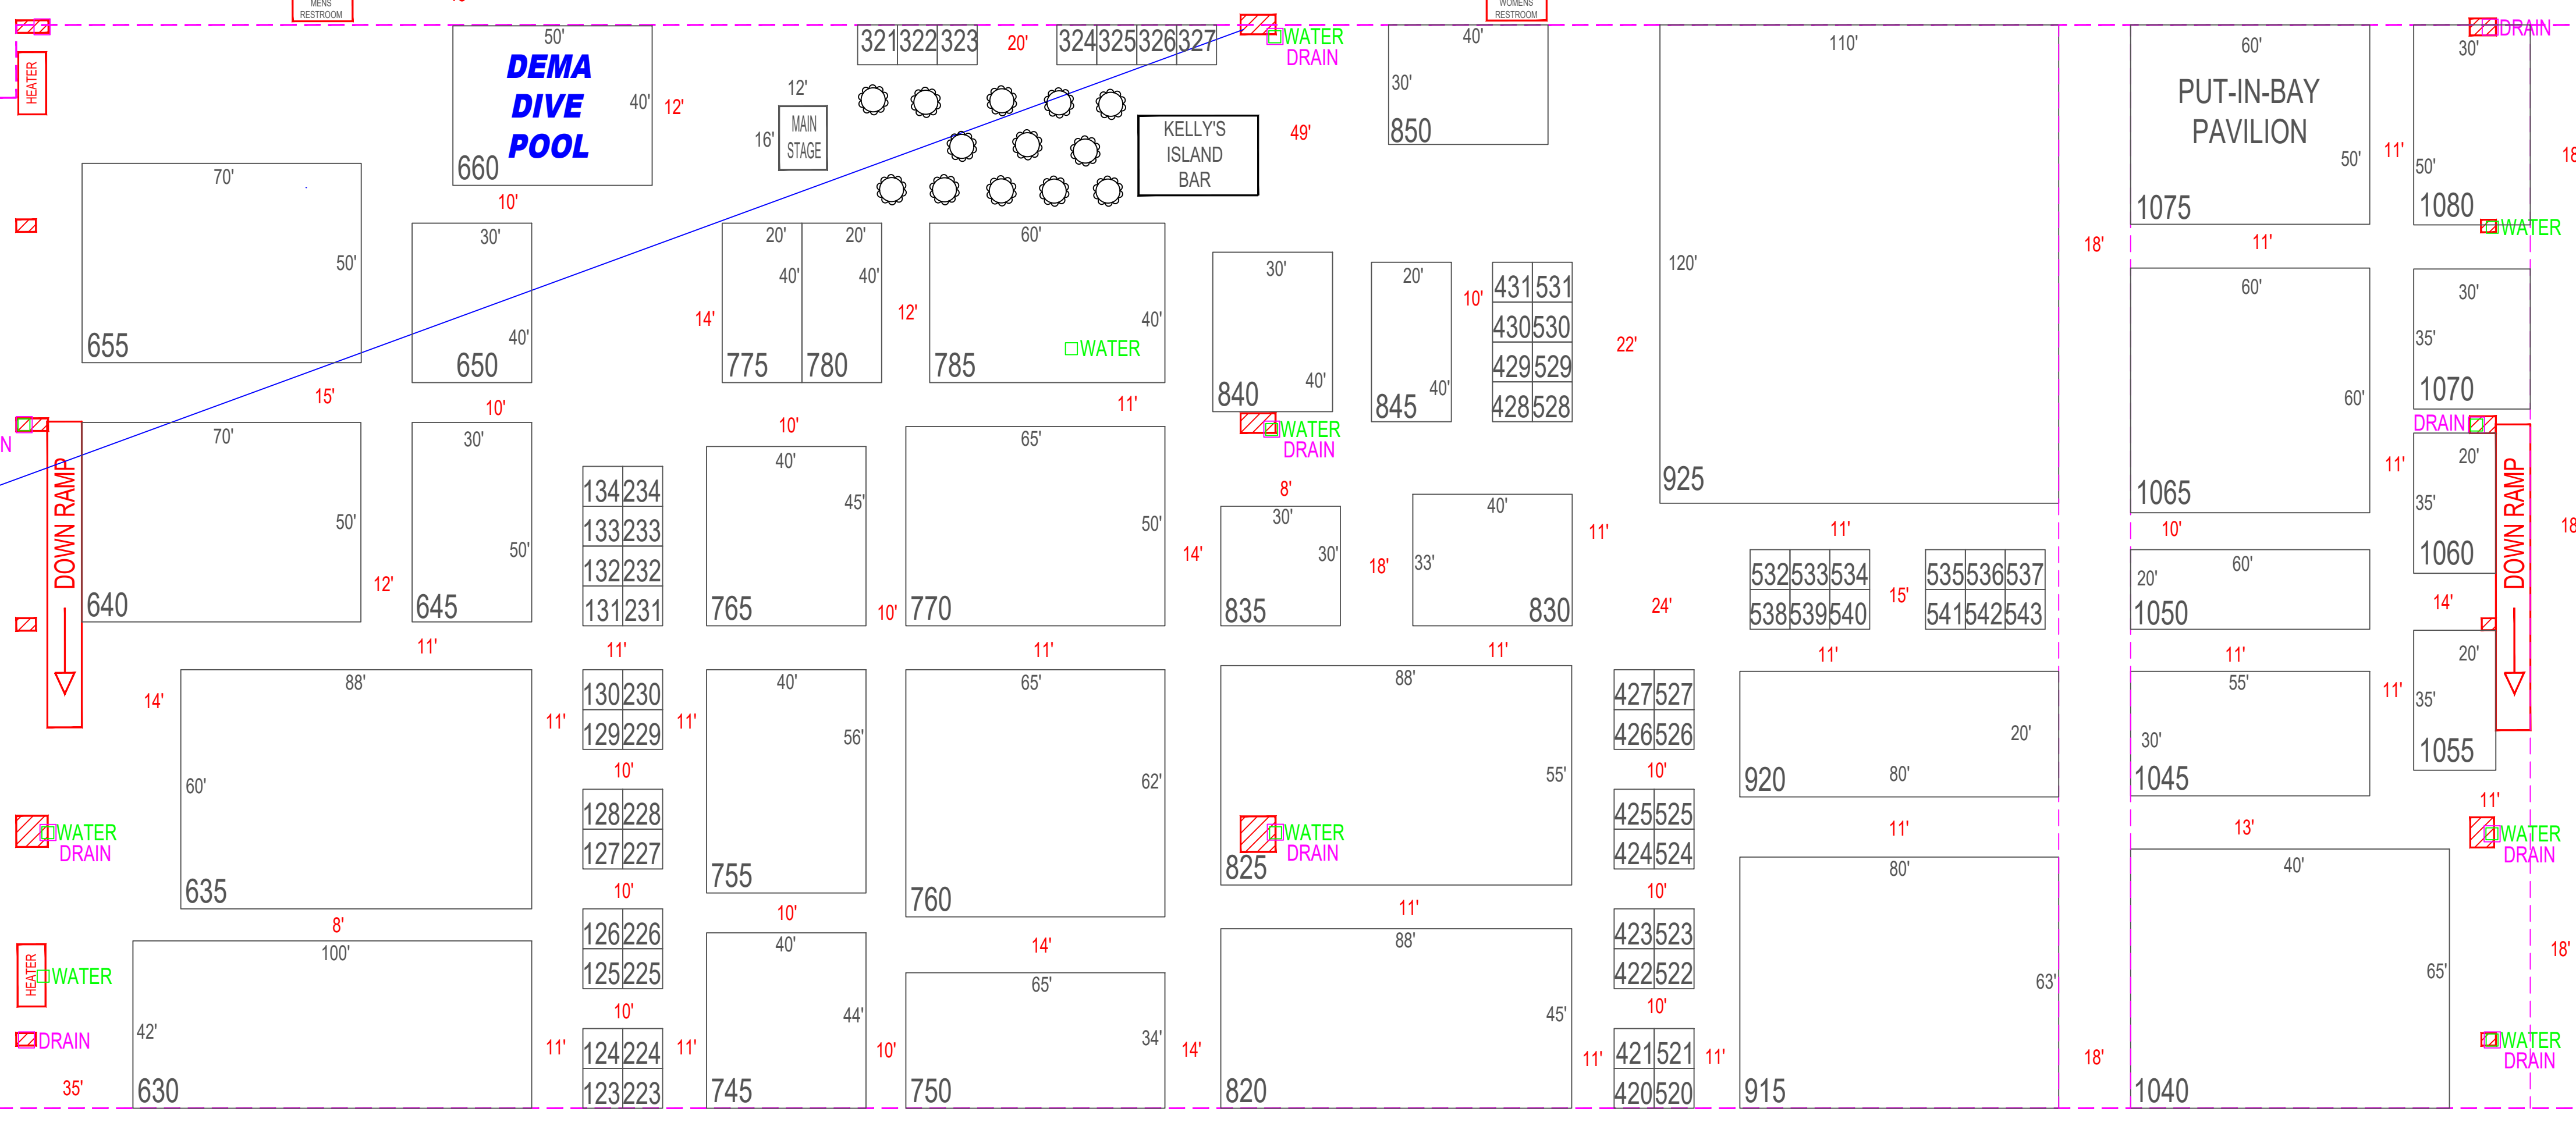

I-X CENTER CLEVELAND, OH JANUARY 16-20, 2020

80'
50'
PUT-IN-BAY
ROUND HOUSE
930

HANGER DOORS
45'H x 300'W

HANGER DOORS
45'H x 300'W

FIRE LANE - 10'

FIRE LANE - 10'

DESIGNATED AISLE

DESIGNATED AISLE

DESIGNATED AISLE

DESIGNATED AISLE